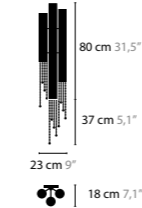

Size: Ø 40 x 180 cm
Packing size: 58 x 58 x 210 cm
Packing weight: 24 kg

SEXY CRYSTALS C1

- 12360** Tube 20cm
Excellent Crystals
- 12361** Tube 20cm
Superior Crystals
- 12362** Tube 30cm
Excellent Crystals
- 12363** Tube 30cm
Superior Crystals
- 12364** Tube 40cm
Excellent Crystals
- 12365** Tube 40cm
Superior Crystals
- 12368** Tube 60cm
Excellent Crystals
- 12369** Tube 60cm
Superior Crystals
- 12372** Tube 80cm
Excellent Crystals
- 12373** Tube 80cm
Superior Crystals

Colours: 00-01-02-05-10-12-13-14-16
Light source: 1 x GU10 / 220V / Max. 50W
Dimmable
Light source not included

Size: Ø 8 x 57 cm
Packing size: 46 x 22 x 17 cm
Packing weight: 2 kg

Size: Ø 8 x 67 cm
Packing size: 46 x 22 x 17 cm
Packing weight: 2 kg

Size: Ø 8 x 77 cm
Packing size: 46 x 22 x 17 cm
Packing weight: 2,5 kg

Size: Ø 8 x 97 cm
Packing size: 66 x 21 x 18 cm
Packing weight: 2,5 kg

Size: Ø 8 x 117 cm
Packing size: 85 x 21 x 17 cm
Packing weight: 3 kg

SEXY CRYSTALS

SEXY CRYSTALS W1+1

- 12300**
- 12301**
- 12304**
- 12305**
- 12308**
- 12309**

SEXY CRYSTALS W3+3

- 12320**
- 12321**

SEXY CRYSTALS F4+4

- 12341**
- 12342**

SEXY CRYSTALS C1