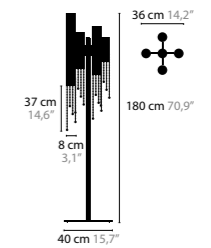

SEXY CRYSTALS H5		Colours: 00-01-02-05-10-12-13-14-16 Light source: 5 x GU10 / 220V / Max. 50W Dimmable Light source not included	
12156	Tubes 2x 20cm 2x 30cm 1x 40cm Excellent Crystals		Size: 25 x 25 x min 77 cm Packing size: 50 x 50 x 34 cm Packing weight: 9,5 kg
12157	Tubes 2x 20cm 2x 30cm 1x 40cm Superior Crystals		

Size: Ø 40 x 180 cm
Packing size: 58 x 58 x 210 cm
Packing weight: 24 kg

SEXY CRYSTALS C1

- 12360** Tube 20cm
Excellent Crystals
- 12361** Tube 20cm
Superior Crystals
- 12362** Tube 30cm
Excellent Crystals
- 12363** Tube 30cm
Superior Crystals
- 12364** Tube 40cm
Excellent Crystals
- 12365** Tube 40cm
Superior Crystals
- 12368** Tube 60cm
Excellent Crystals
- 12369** Tube 60cm
Superior Crystals
- 12372** Tube 80cm
Excellent Crystals
- 12373** Tube 80cm
Superior Crystals

Colours: 00-01-02-05-10-12-13-14-16
Light source: 1 x GU10 / 220V / Max. 50W
Dimmable
Light source not included

Size: Ø 8 x 57 cm
Packing size: 46 x 22 x 17 cm
Packing weight: 2 kg

Size: Ø 8 x 67 cm
Packing size: 46 x 22 x 17 cm
Packing weight: 2 kg

SEXY CRYSTALS

SEXY CRYSTALS W1+1

- 12300**
- 12301**
- 12304**
- 12305**
- 12308**
- 12309**

SEXY CRYSTALS W3+3

- 12320**
- 12321**

SEXY CRYSTALS F4+4

- 12341**
- 12342**

SEXY CRYSTALS C1