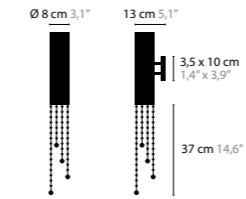

SEXY CRYSTALS W3+3

- **12320** Excellent Crystals
- **12321** Superior Crystals

Colours: 00-01-02-05-10-12-13-14-16
Light source: 6 x GU10 / 220V / Max. 50W
Up- and downlight
Dimmable
Light source not included

Size: 23 x 18 x 117 cm
Packing size: 86 x 32 x 28 cm
Packing weight: 9 kg

SEXY CRYSTALS F4+4

- **12341** Excellent Crystals
- **12342** Superior Crystals

Colours: 00-01-02-05-10-12-13-14-16
Light source: 8 x GU10 / 220V / Max. 50W
Up- and downlight
Dimmer included
Light source not included

Size: Ø 40 x 180 cm
Packing size: 58 x 58 x 210 cm
Packing weight: 24 kg

SEXY CRYSTALS C1

- **12360** Tube 20cm
  Excellent Crystals
- **12361** Tube 20cm
  Superior Crystals
- **12362** Tube 30cm
  Excellent Crystals
- **12363** Tube 30cm
  Superior Crystals
- **12364** Tube 40cm
  Excellent Crystals
- **12365** Tube 40cm
  Superior Crystals
- **12368** Tube 60cm
  Excellent Crystals
- **12369** Tube 60cm
  Superior Crystals
- **12372** Tube 80cm
  Excellent Crystals
- **12373** Tube 80cm
  Superior Crystals

Colours: 00-01-02-05-10-12-13-14-16
Light source: 1 x GU10 / 220V / Max. 50W
Dimmable
Light source not included

Size: Ø 8 x 57 cm
Packing size: 46 x 22 x 17 cm
Packing weight: 2 kg

Size: Ø 8 x 67 cm
Packing size: 46 x 22 x 17 cm
Packing weight: 2 kg

Size: Ø 8 x 77 cm
Packing size: 46 x 22 x 17 cm
Packing weight: 2,5 kg

Size: Ø 8 x 97 cm
Packing size: 66 x 21 x 18 cm
Packing weight: 2,5 kg

Size: Ø 8 x 117 cm
Packing size: 85 x 21 x 17 cm
Packing weight: 3 kg

SEXY CRYSTALS

SEXY CRYSTALS W1+1

- **12300**
- **12301**
- **12304**
- **12305**
- **12308**
- **12309**